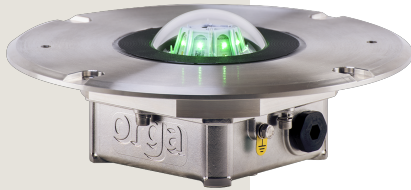

Recessed explosion proof green LED helideck perimeter light

A new generation of recessed explosion proof LED helideck perimeter lights to meet the demanding requirements of offshore environmental conditions. The design is based on low power long life LED technology and use of stainless steel. These fittings meet the regulatory requirements for ICAO, CAP437 and IMO.

Key features

- Reliable recessed mounted helideck perimeter light
- Low cost of ownership
- Low power consumption
- Serviceable unit, parts are interchangeable
- Certified for Zone 1 and 2 areas with increased gas explosion hazard
- Compact design, meeting the maximum 50 mm height restrictions of IMO
- Intensity main beam 30cd green (CAP437)
- Impact resistant dome and stainless steel 316 body
- Spacious, cable connection compartment
- Photometric test of independent institution

Performance characteristics

- Steady burning; green
- Intensity: 30cd (60cd maximum)
- Horizontal beam coverage: 360°
- Vertical beam profile: as per CAP437 table
- Colour chromaticity within the boundaries as specified by ICAO
- Light source: LED (100,000 hours average life)

- Dimensions (Ø x H): Ø298 x 111mm
- Weight: 9.1kg
- Design degree of protection: IP66
- Operating temperature range: -40°C to +60°C

Recessed explosion proof green LED helideck perimeter light

Orga BV
Strickledeweg 13
3125 AT SCHIEDAM
The Netherlands