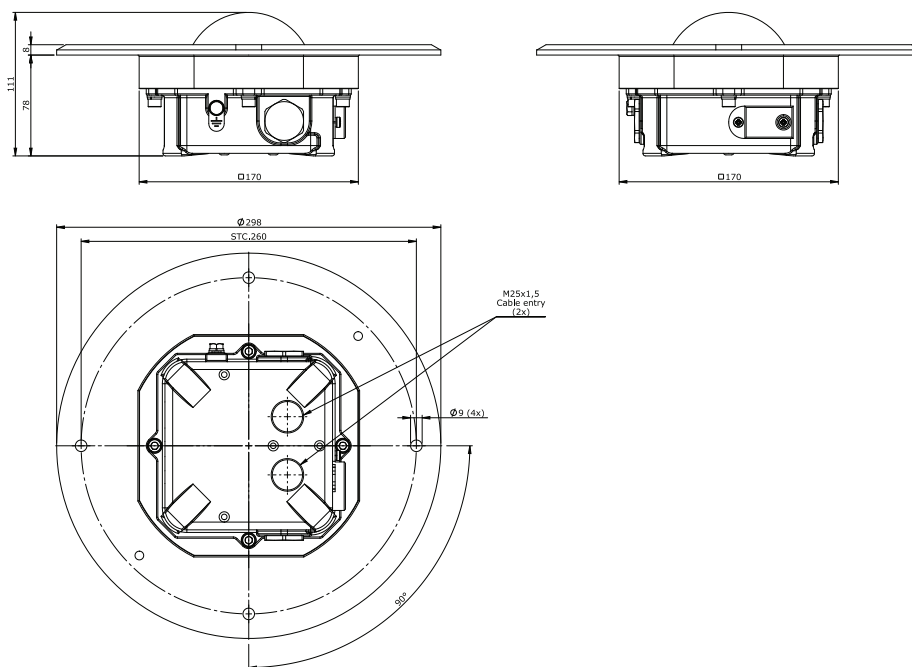

Key features

- Reliable recessed mounted helideck perimeter light
- Low cost of ownership
- Low power consumption
- Serviceable unit, parts are interchangeable
- Certified for Zone 1 and 2 areas with increased gas explosion hazard
- Compact design, meeting the maximum 50 mm height restrictions of IMO
- Intensity main beam 30cd green (CAP437)
- Impact resistant dome and stainless steel 316 body
- Spacious, cable connection compartment
- Photometric test of independent institution

Electrical characteristics

- Operating voltage: 100-254Vac; 50-60Hz
- Power consumption: 4.5W (6VA)
- Connection details: M4; two M25x1.5 cable entries
- Earth connection: internal M4 and external M6

Physical characteristics

- Dimensions (Ø x H): Ø298 x 111mm
- Weight: 9.1kg
- Design degree of protection: IP66
- Operating temperature range: -40°C to +60°C

Recessed explosion proof green LED helideck perimeter light

Orga BV
Strickledeweg 13
3125 AT SCHIEDAM
The Netherlands